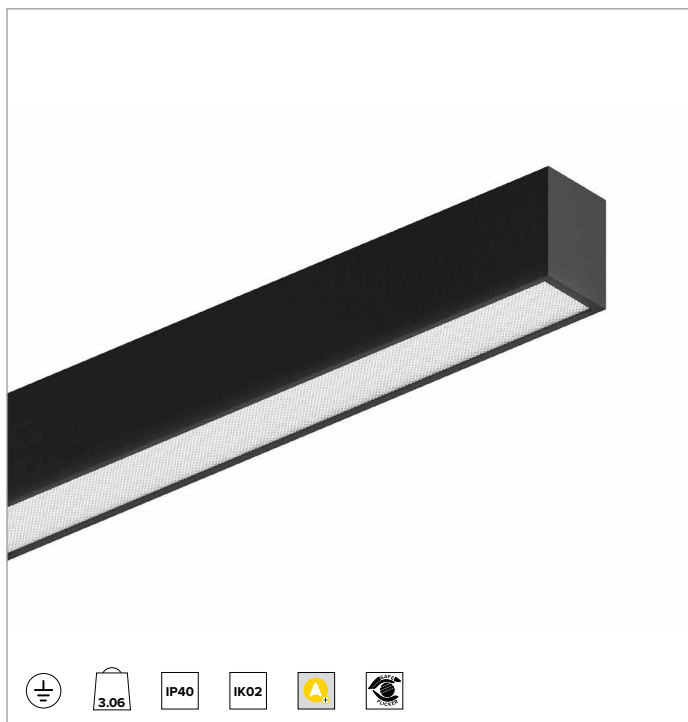

T021MY840ELDB | LOGICO EASY Stand Alone 57 - UGR19

Linear stand alone LED fixture for ceiling mounted or suspension installation

	4000K	H(m)	D1(m)	D2(m)	E _{max} (lx)		
	Ra80	83°	89°				
Fixture Power	23W	1	1.78	1.97	1168		
Source Flux	2115lm	2	3.56	3.94	292		
Fixture Flux	2115lm	3	5.33	5.91	130		
Efficacy	94lm/W	4	7.11	7.88	73		
G0300	I _{max} =552cd/klm	I _{max}	1168cd	5	8.89	9.85	47

Emission: DIRECT

Optic: REFLECTOR

Optical efficiency: 100%

Fixture flux: 2115lm

Luminous efficacy: 94lm/W

Photobiological safety: Compliant with RG0 exempt risk group

MECHANICAL CHARACTERISTICS

Painted extruded aluminium body with 57mm section and polycarbonate end caps. Upper closing screen in black PVC.

Colour and finish: Black

Dimensions: L=1462mm

Weight: 3.06Kg

Version: LINEAR

Degree of protection: IP40

Mechanical Resistance: IK02

ELECTRICAL CHARACTERISTICS

Integrated electronic ON-OFF driver. Luminaire compliant with EN 60598-2-22 for power supply from a centralised emergency system CPSS (Central Power Supply System), not incorporated in the luminaire - high risk areas excluded. The default power and flux are 100% in AC and 100% in DC.