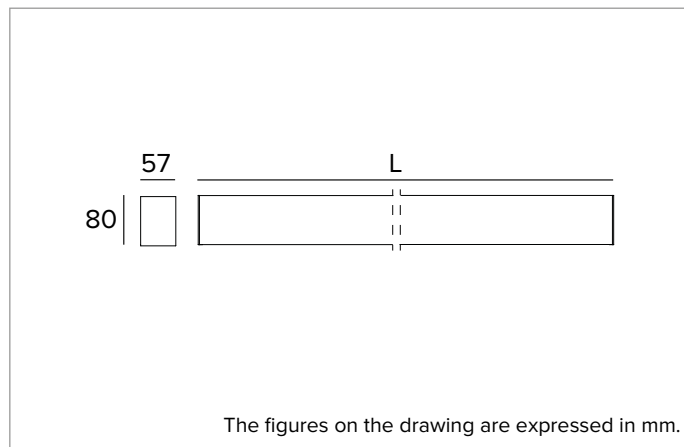

T021MY840ELDB | LOGICO EASY Stand Alone 57 - UGR19

Linear stand alone LED fixture for ceiling mounted or suspension installation

	4000K	H(m)	D1(m)	D2(m)	E _{max} (lx)		
	Ra80	83°	89°				
Fixture Power	23W	1	1.78	1.97	1168		
Source Flux	2115lm	2	3.56	3.94	292		
Fixture Flux	2115lm	3	5.33	5.91	130		
Efficacy	94lm/W	4	7.11	7.88	73		
G0300	I _{max} =552cd/klm	I _{max}	1168cd	5	8.89	9.85	47